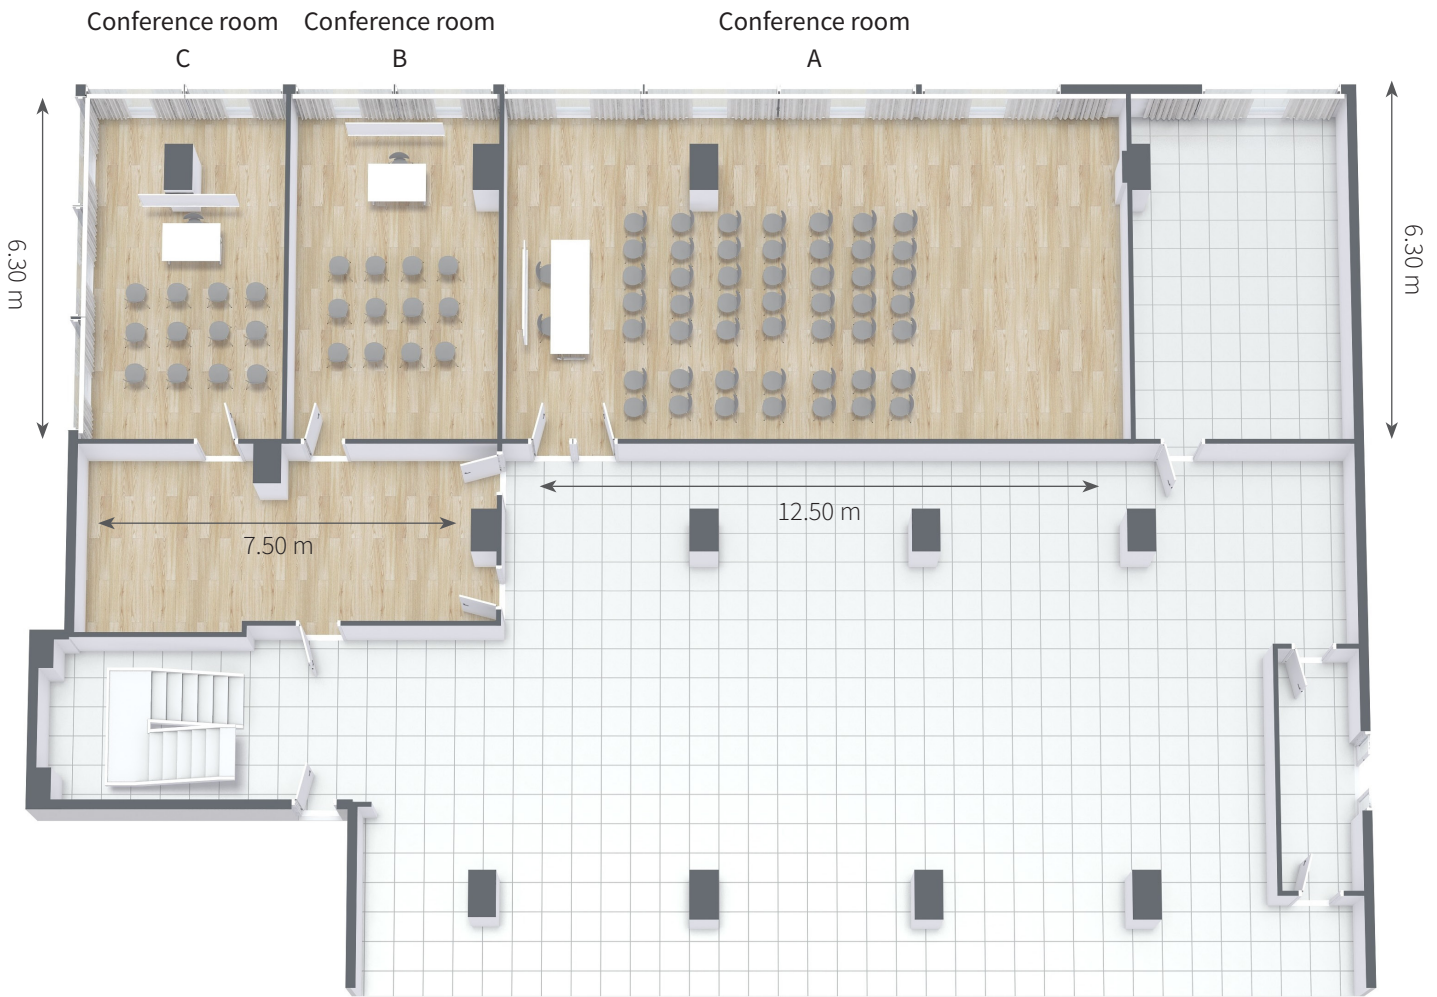

Sunprime Coral Suites & Spa

Conference room A

6.30 m

12.50 m

Conference room A50

AREA: 78,75 m²

A/C: Yes

HEATING: No

WINDOWS: Yes

HEIGHT: 3.10 m

CAPACITY CLASSROOM: 30

CAPACITY THEATRE: 50

CAPACITY U-SEATING: 25

SLIDING WALLS: No

BLACKOUT CURTAINS: Yes

Equipment

INTERNET: Yes

TELEPHONE: No

WHITEBOARD: Yes

FLIPCHART: Yes

PROJECTOR: Yes

SCREEN: No (white wall)

LOUD SPEAKERS: On request

Conference room
C12 + D12

AREA: 47,25 m²

A/C: Yes

HEATING: No

WINDOWS: Yes

HEIGHT: 3.10 m

CAPACITY CLASSROOM: –

CAPACITY THEATRE: –

CAPACITY U-SEATING: 12