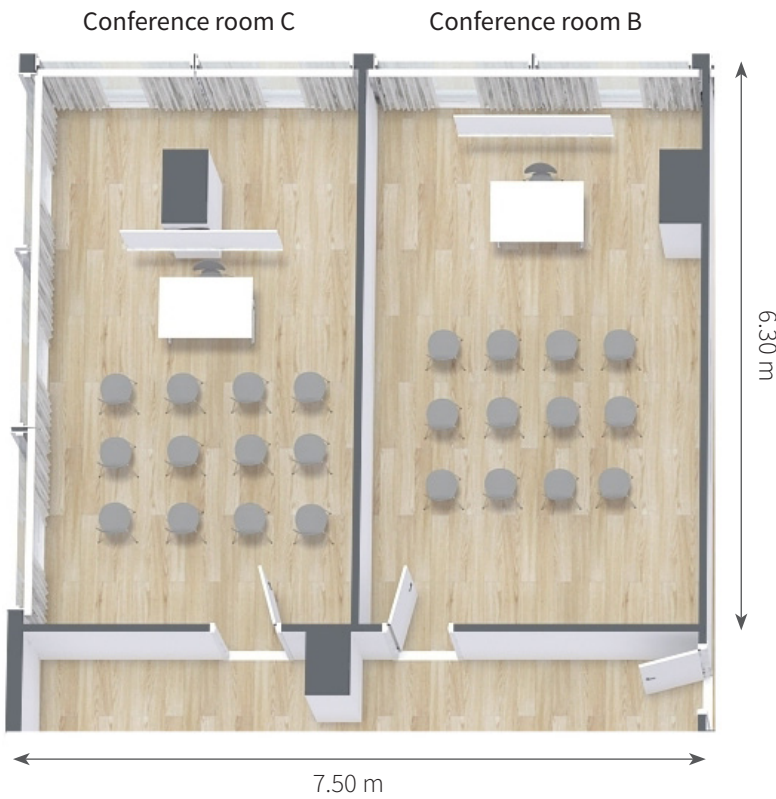

Sunprime Coral Suites & Spa

Conference room A

6.30 m

12.50 m

Conference room A50

AREA: 78,75 m²

A/C: Yes

HEATING: No

WINDOWS: Yes

HEIGHT: 3.10 m

CAPACITY CLASSROOM: 30

CAPACITY THEATRE: 50

CAPACITY U-SEATING: 25

SLIDING WALLS: No

BLACKOUT CURTAINS: Yes

Equipment

INTERNET: Yes

TELEPHONE: No

WHITEBOARD: Yes

FLIPCHART: Yes

PROJECTOR: Yes

SCREEN: No (white wall)

LOUD SPEAKERS: On request

Conference room
C12 + D12

AREA: 47,25 m²

A/C: Yes

HEATING: No

WINDOWS: Yes

HEIGHT: 3.10 m

CAPACITY CLASSROOM: –

CAPACITY THEATRE: –

CAPACITY U-SEATING: 12