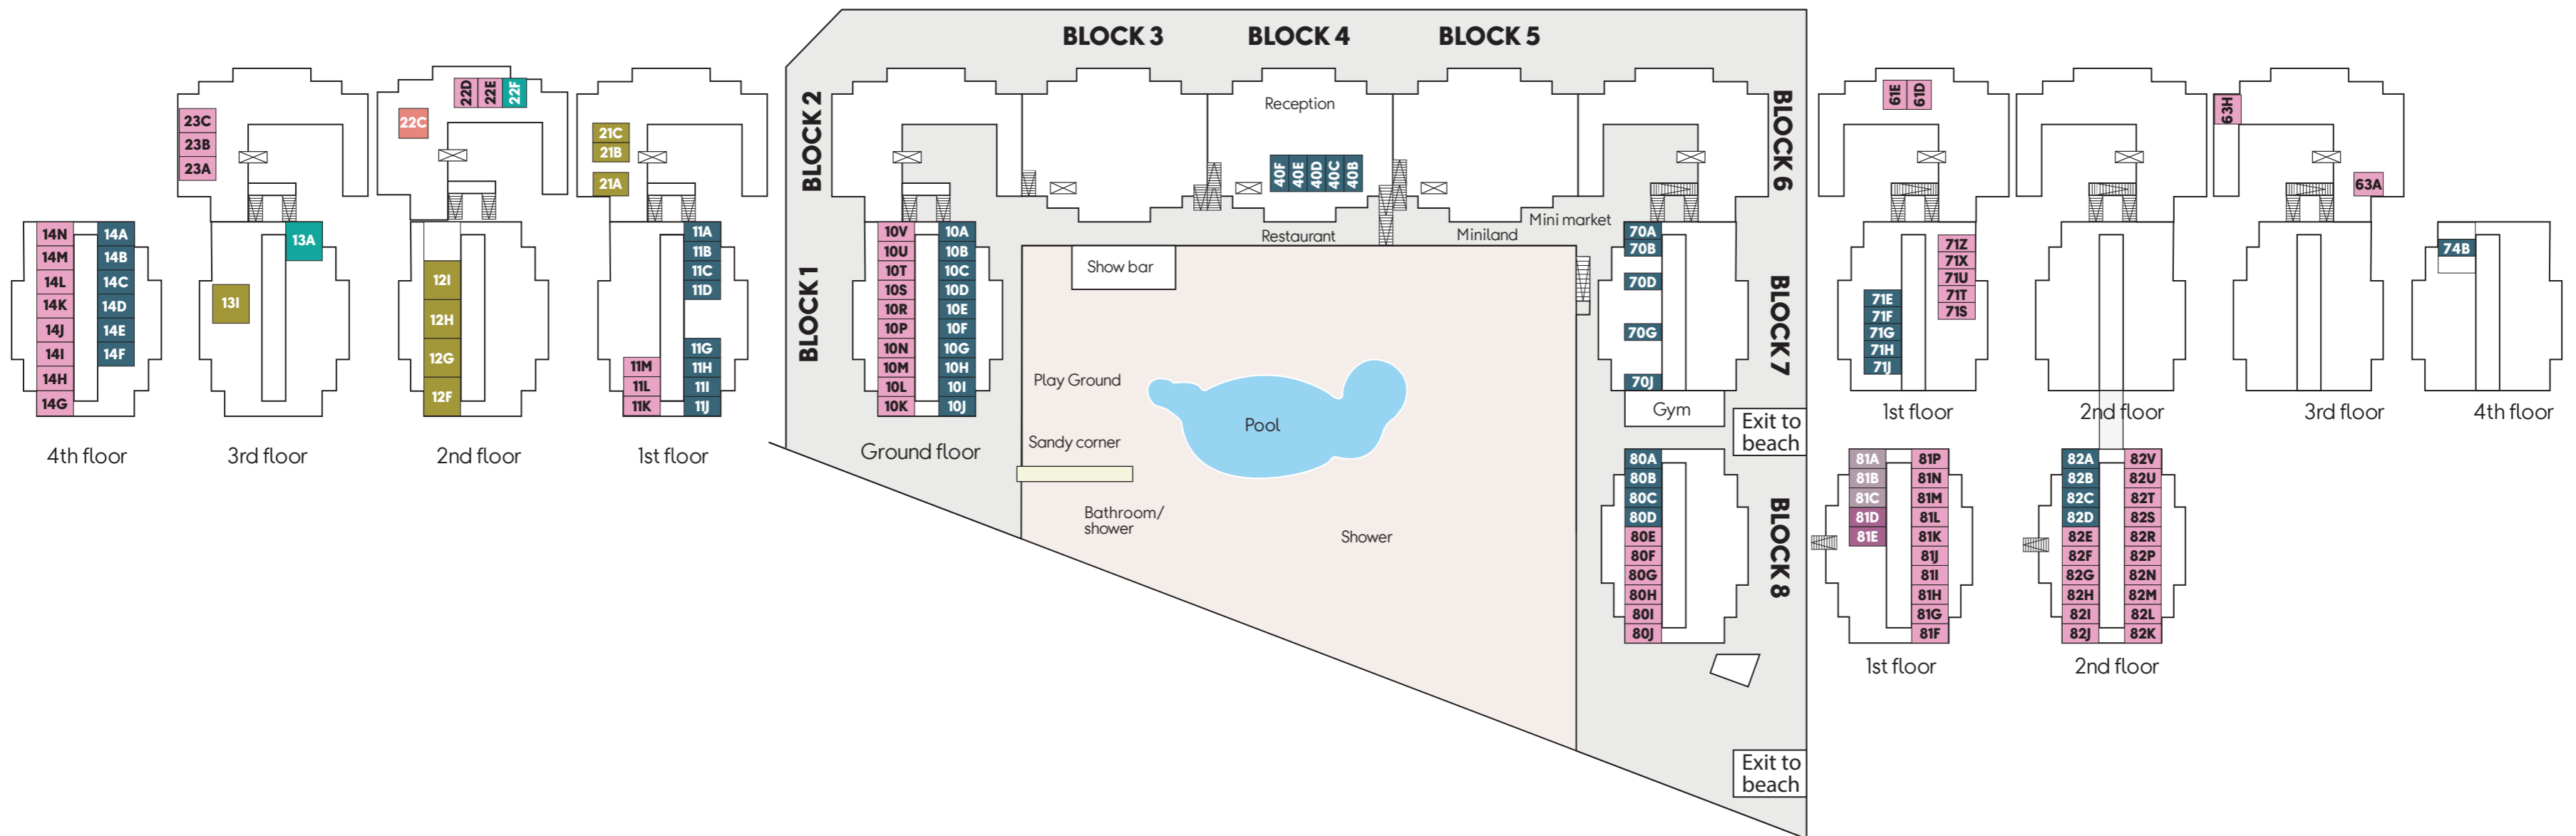

Coral Compostela Beach – Summer

- 63** One bedroom apartment facing surroundings (A22)
- 62** One bedroom apartment facing pool (A22POL)
- 6** Two bedroom apt. 3 normal beds (A33BAL)
- 2** Two bedroom apt. 3 normal beds, facing pool (A33POB)
- 8** Two bedroom apt. 4 normal beds, facing street (A34BST)
- 3** Two bedroom apt. 4 normal beds, facing pool (A34POB)
- 2** Two bedroom apt. 4 normal beds, facing surroundings (A34BAL)

Coral Compostela Beach – Winter

- 7 One bedroom apartment Large, balcony, facing pool. (A22LPB)
- 11 One bedroom apt. with terrace (A22TER)
- 4 One bedroom apt. with balcony (A22BAL)
- 4 One bedroom apt. Family Garden Baby (A22HBT)
- 6 One bedroom apt. large (A22LRT)
- 26 One bedroom apartment terrace facing pool (A22POT)
- 2 One bedroom apt. with balcony, facing pool (A22POB)
- 10 One bedroom apt. large facing pool (A22LPT)
- 10 One bedroom apt. with sea view (A22SET)
- 3 One bedroom apt. with reduced sea view (A22SER)
- 19 One bedroom apt. etage (A22ETG)
- 15 One bedroom apt. etage, facing pool (A22POE)
- 10 One bedroom apt. Orchid, etage, sea view (A22ORS)
- 2 One bedroom apt. Orchid, facing pool (A22ORP)
- 6 Two bedroom apt. 3 normal beds (A33BAL)
- 2 Two bedroom apt. 3 normal beds, facing pool (A33POB)
- 8 Two bedroom apt. 4 normal beds, facing street (A34BST)
- 3 Two bedroom apt. 4 normal beds, facing pool (A34POB)
- 2 Two bedroom apt. 4 normal beds, facing surroundings (A34BAL)