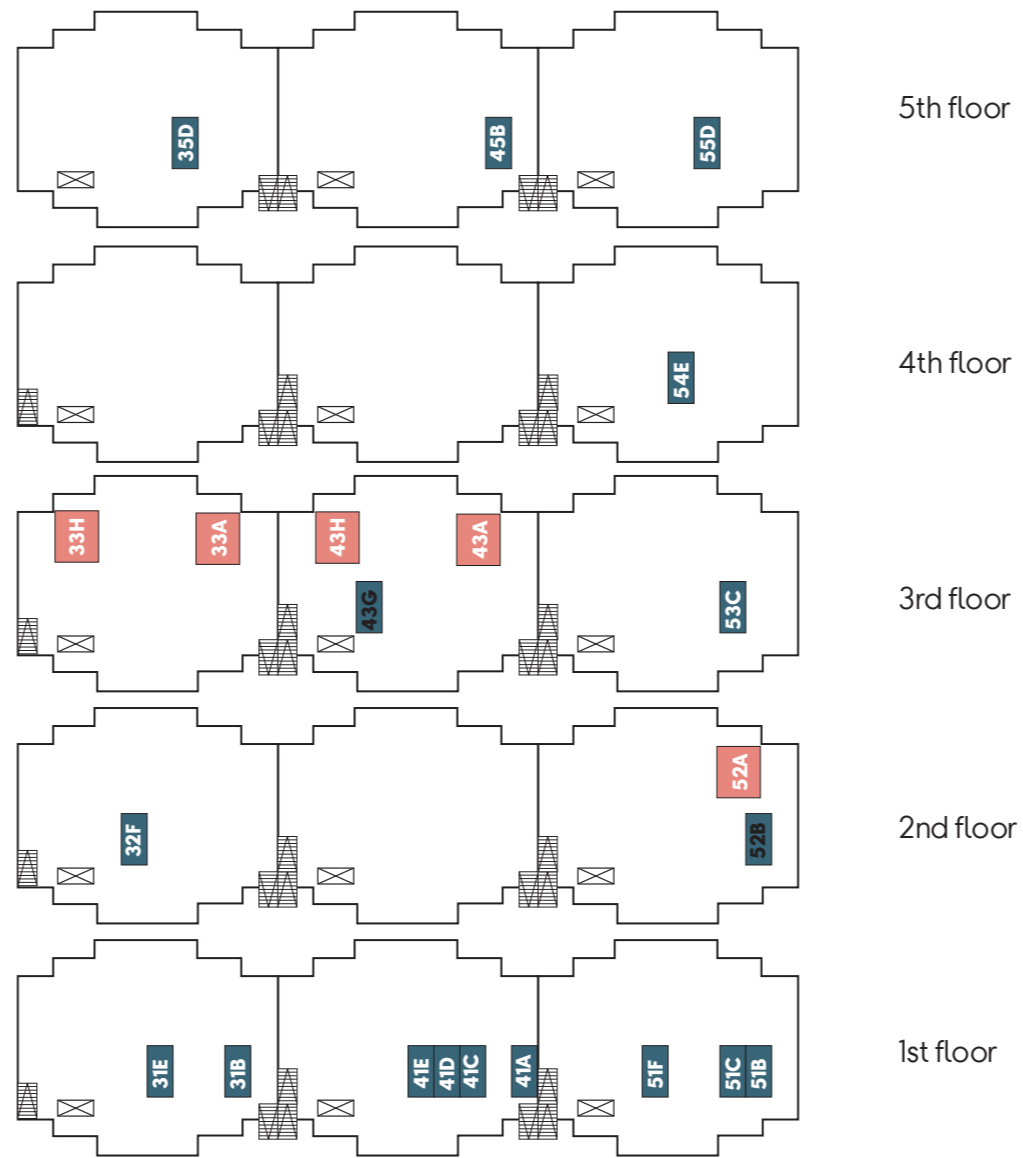

Coral Compostela Beach – Summer

- 63** One bedroom apartment facing surroundings (A22)
- 62** One bedroom apartment facing pool (A22POL)
- 6** Two bedroom apt. 3 normal beds (A33BAL)
- 2** Two bedroom apt. 3 normal beds, facing pool (A33POB)
- 8** Two bedroom apt. 4 normal beds, facing street (A34BST)
- 3** Two bedroom apt. 4 normal beds, facing pool (A34POB)
- 2** Two bedroom apt. 4 normal beds, facing surroundings (A34BAL)

Coral Compostela Beach – Winter

- 7 One bedroom apartment Large, balcony, facing pool. (A22LPB)
- 11 One bedroom apt. with terrace (A22TER)
- 4 One bedroom apt. with balcony (A22BAL)
- 4 One bedroom apt. Family Garden Baby (A22HBT)
- 6 One bedroom apt. large (A22LRT)
- 26 One bedroom apartment terrace facing pool (A22POT)
- 2 One bedroom apt. with balcony, facing pool (A22POB)
- 10 One bedroom apt. large facing pool (A22LPT)
- 10 One bedroom apt. with sea view (A22SET)
- 3 One bedroom apt. with reduced sea view (A22SER)
- 19 One bedroom apt. etage (A22ETG)
- 15 One bedroom apt. etage, facing pool (A22POE)
- 10 One bedroom apt. Orchid, etage, sea view (A22ORS)
- 2 One bedroom apt. Orchid, facing pool (A22ORP)
- 6 Two bedroom apt. 3 normal beds (A33BAL)
- 2 Two bedroom apt. 3 normal beds, facing pool (A33POB)
- 8 Two bedroom apt. 4 normal beds, facing street (A34BST)
- 3 Two bedroom apt. 4 normal beds, facing pool (A34POB)
- 2 Two bedroom apt. 4 normal beds, facing surroundings (A34BAL)